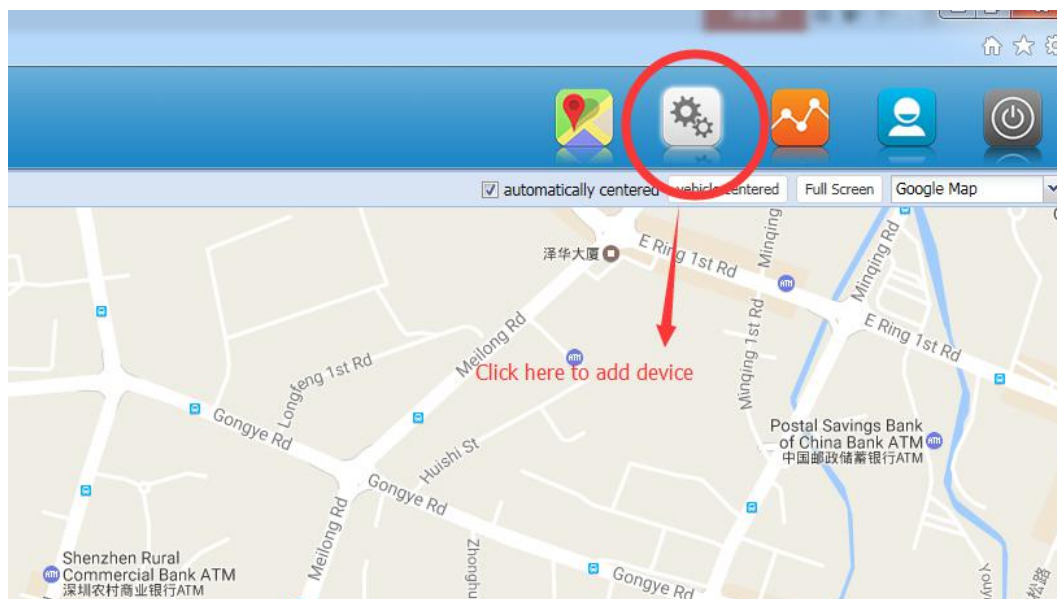

1.2 Finishing registration ,please log in .

1.2.1 If you have many devices, please click this icon  to add more devices, fill IMEI and S/N number.

| add group Delete Group Rename Group move device Share Cancel Sharing Add a device | | | | | |
|---|--------------|-------|------|-----------------|---------|
| <input type="checkbox"/> | Name | Manag | Back | IMEI | State |
| <input type="checkbox"/> | 2017-03老人机哈哈 | | | | |
| <input type="checkbox"/> | 41003 | ⚙️ | ↩️ | 352544071341003 | Online |
| <input type="checkbox"/> | 温控呵呵 | | | | |
| <input type="checkbox"/> | 73562 | ⚙️ | ↩️ | 352544072573562 | Offline |