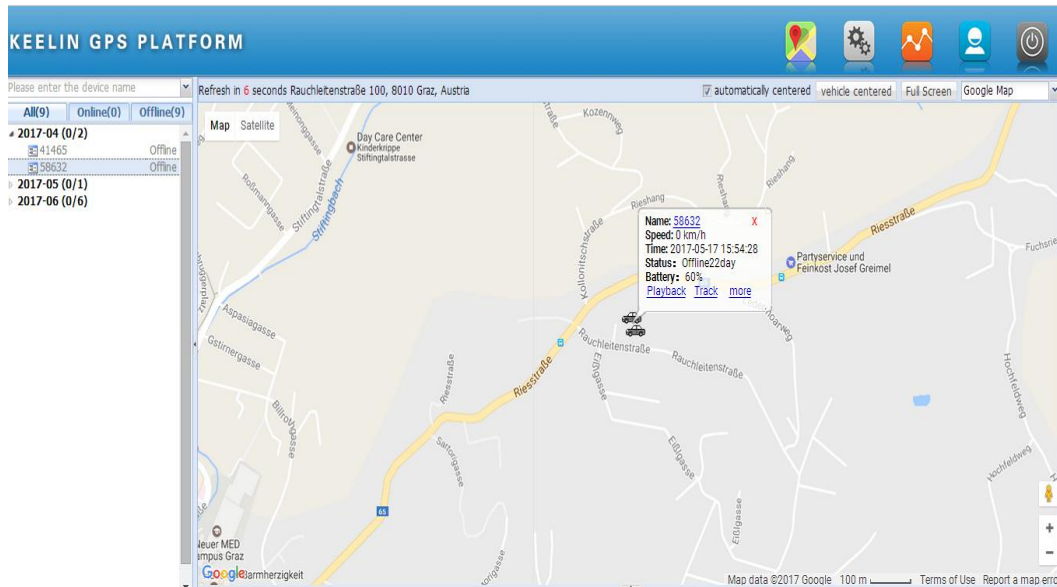

1.2 Finishing registration ,please log in .

1.2.1 If you have many devices, please click this icon  to add more devices, fill IMEI and S/N number.

| add group Delete Group Rename Group move device Share Cancel Sharing Add a device | | | | | |
|---|--------------|-------|------|-----------------|---------|
| <input type="checkbox"/> | Name | Manag | Back | IMEI | State |
| <input type="checkbox"/> | 2017-03老人机哈哈 | | | | |
| <input type="checkbox"/> | 41003 | ⚙️ | ↩️ | 352544071341003 | Online |
| <input type="checkbox"/> | 温控呵呵 | | | | |
| <input type="checkbox"/> | 73562 | ⚙️ | ↩️ | 352544072573562 | Offline |