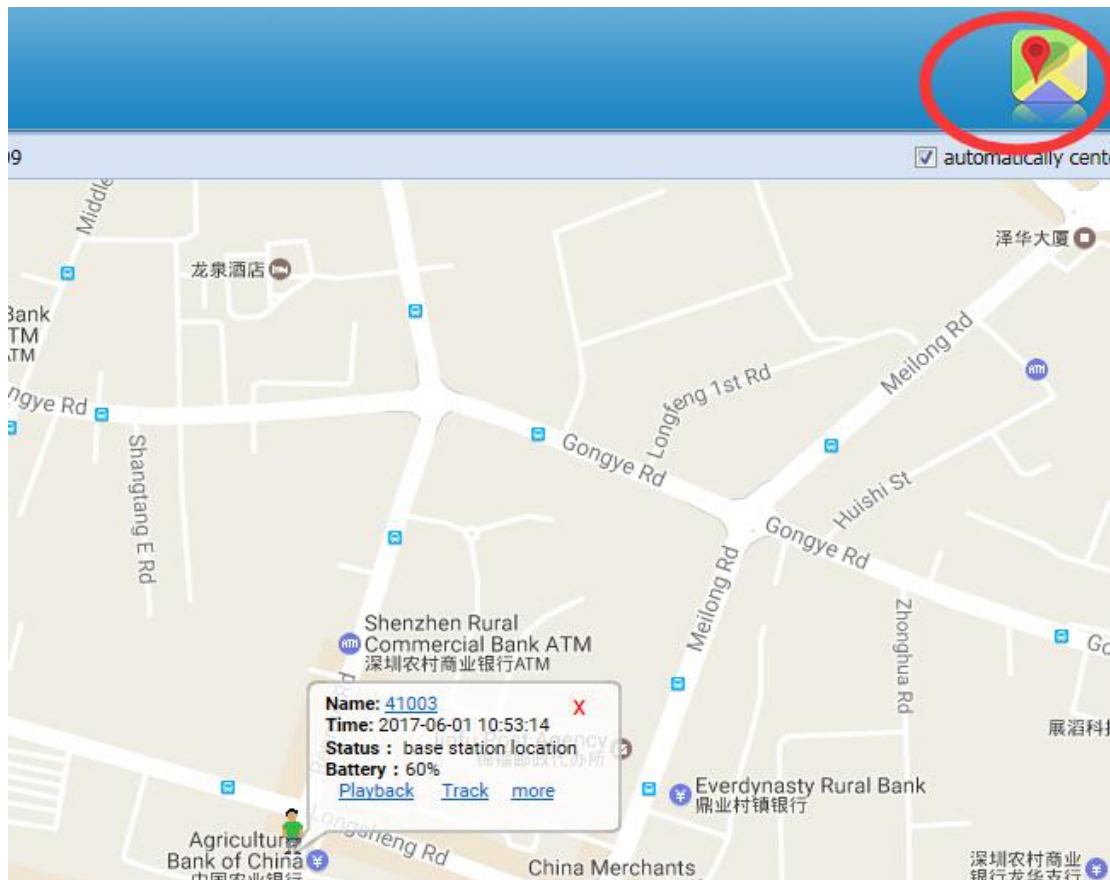

1.2.3 Click map icon then you can return to main page.