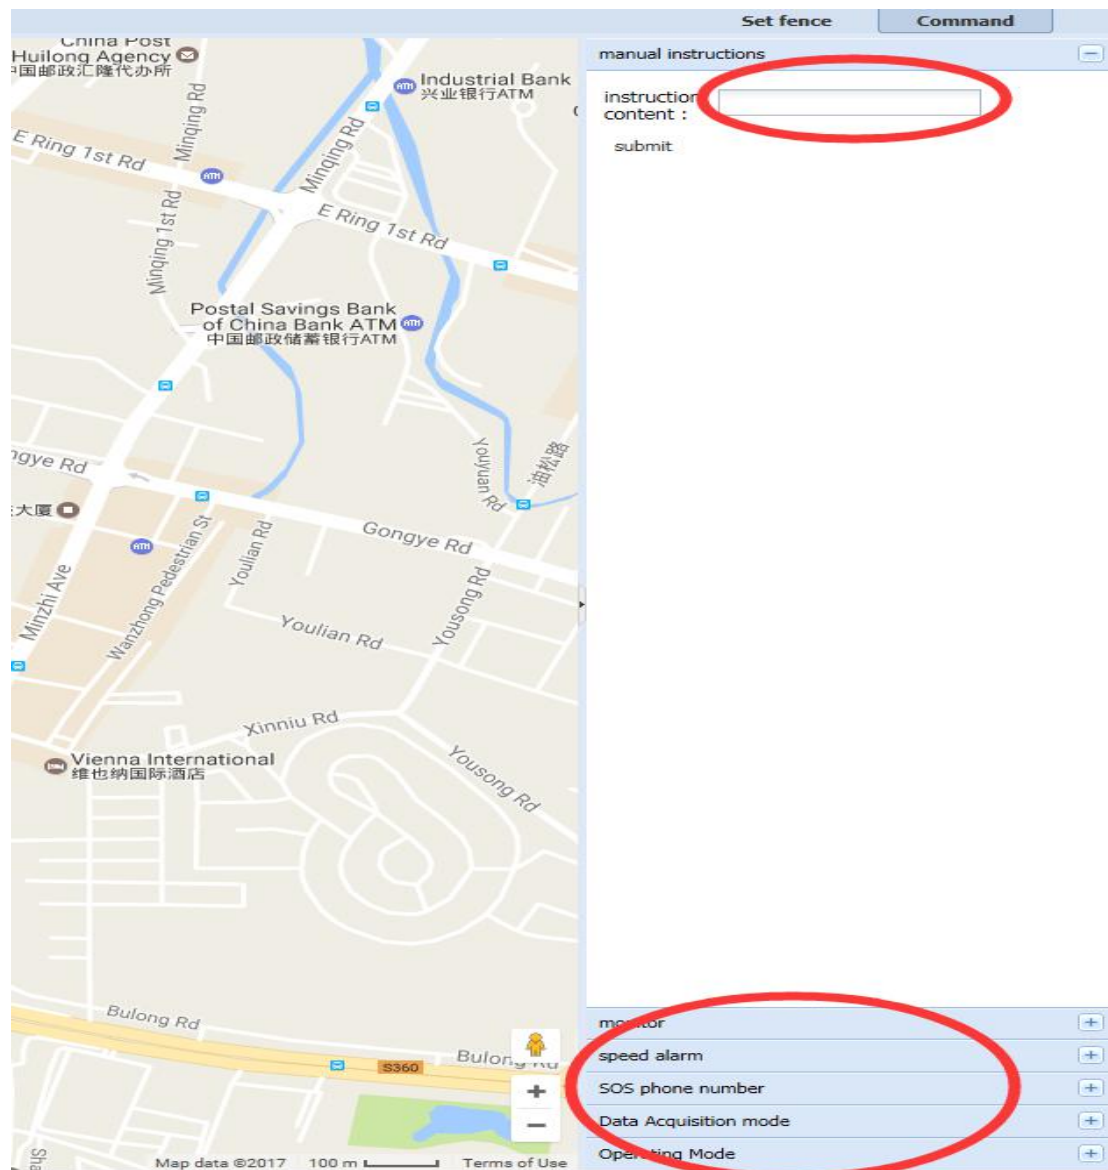

Alert details

1.2.3 Click map icon then you can return to main page.

Then click 'playback' 'Track' 'more' button for testing.

When click 'more' button, you can fill the commands to change the setting ,
Such as changing IP, working mode of device, or checking status#, version#, param#
and so on.