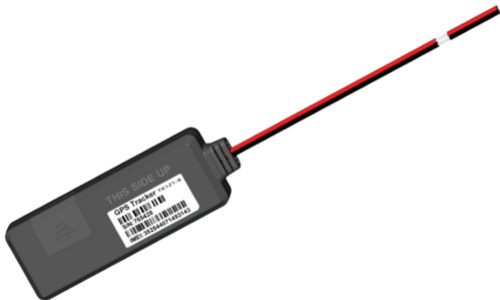

Keelin[®]

Little elfin

TK121-S

Quick Start Guide

NOTICE

- ① A Standard GSM SIM Card needed, do not support CDMA2000;

- ② GPRS of Sim Card must be opened;
Traffic, SMS, Calls and other SIM card service fee charged by operators;
- ③ Positioning / Remote Power off / Remote command function rely on the network of base station. Device may not work well if the network signal is not very good;
- ④ Product should stay away from fire, high temperature, heat and other extreme environments;

INTRODUCTION

TK121-S General View

LED Instruction

GSM LED (LBS / Base signal, Red)
Quick flash: Searching for base signals
(Not connect yet) ;
Slow flash: Found base signals ;
(Base Connected and LBS start)

GPS (GPS Satellite signal,Blue)
Quick flash: Searching for GPS
Satellite signals (Not positioned);
Slow flash: Found GPS signals ;
(Positioned by GPS)

Function/Parameter

- Supports quad bands, i.e. 850/900/1800/1900MHz
- GPS/LBS double-Positioning mode, support A-GPS
- Wide Input Voltage: 9-72V DC
- GPS data uploaded by GPRS regularly
- Tracking vehicle by WEB/APP/SMS
- GEO-fence alarm, speed alarm
- EELINK Protocol 2.0 (New)
- OTA upgrade firmware