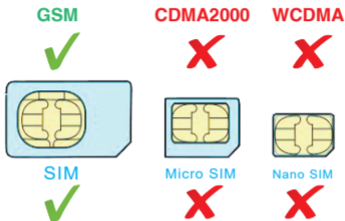

Keelin[®]

Little elfin

TK121-S

Quick Start Guide

NOTICE

- ① A Standard GSM SIM Card needed, do not support CDMA2000;

- ② GPRS of Sim Card must be opened;
Traffic, SMS, Calls and other SIM card service fee charged by operators;
- ③ Positioning / Remote Power off / Remote command function rely on the network of base station. Device may not work well if the network signal is not very good;
- ④ Product should stay away from fire, high temperature, heat and other extreme environments;

INTRODUCTION

TK121-S General View

LED Instruction

GSM LED (LBS / Base signal, Red)
Quick flash: Searching for base signals
(Not connect yet) ;
Slow flash: Found base signals ;
(Base Connected and LBS start)

GPS (GPS Satellite signal,Blue)
Quick flash: Searching for GPS
Satellite signals (Not positioned);
Slow flash: Found GPS signals ;
(Positioned by GPS)

Function/Parameter

- Supports quad bands, i.e. 850/900/1800/1900MHz
- GPS/LBS double-Positioning mode, support A-GPS
- Wide Input Voltage: 9-72V DC
- GPS data uploaded by GPRS regularly
- Tracking vehicle by WEB/APP/SMS
- GEO-fence alarm, speed alarm
- EELINK Protocol 2.0 (New)
- OTA upgrade firmware