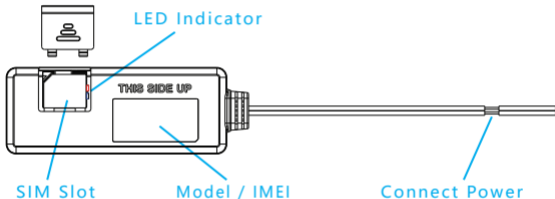

Keelin[®]

Little elfin

TK121-S

Quick Start Guide

NOTICE

- ① A Standard GSM SIM Card needed, do not support CDMA2000;

- ② GPRS of Sim Card must be opened;
Traffic, SMS, Calls and other SIM card service fee charged by operators;
- ③ Positioning / Remote Power off / Remote command function rely on the network of base station. Device may not work well if the network signal is not very good;
- ④ Product should stay away from fire, high temperature, heat and other extreme environments;

INTRODUCTION

TK121-S General View

LED Instruction

GSM LED (LBS / Base signal, Red)
Quick flash: Searching for base signals
(Not connect yet) ;
Slow flash: Found base signals ;
(Base Connected and LBS start)

GPS (GPS Satellite signal,Blue)
Quick flash: Searching for GPS
Satellite signals (Not positioned);
Slow flash: Found GPS signals ;
(Positioned by GPS)

Function/Parameter

- Supports quad bands, i.e. 850/900/1800/1900MHz
- GPS/LBS double-Positioning mode, support A-GPS
- Wide Input Voltage: 9-72V DC
- GPS data uploaded by GPRS regularly
- Tracking vehicle by WEB/APP/SMS
- GEO-fence alarm, speed alarm
- EELINK Protocol 2.0 (New)
- OTA upgrade firmware

1

Insert SIM, Power on, Installation

- Open cover and insert SIM card into device (note direction)
Lift card slightly and carefully to remove it.

- Connect power, device automatically starts up, observe LED and close SIM card cover after device works normally outdoors
- Install device in a suitable position on vehicle.