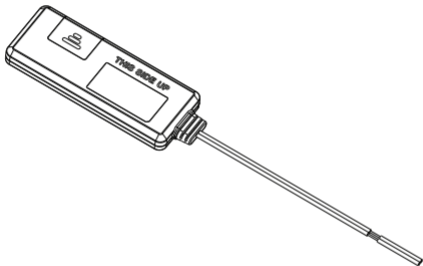

INTRODUCTION

TK121-S General View

LED Instruction

GSM LED (LBS / Base signal, Red)
Quick flash: Searching for base signals
(Not connect yet) ;
Slow flash: Found base signals ;
(Base Connected and LBS start)

GPS (GPS Satellite signal,Blue)
Quick flash: Searching for GPS
Satellite signals (Not positioned);
Slow flash: Found GPS signals ;
(Positioned by GPS)

Function/Parameter

- Supports quad bands, i.e. 850/900/1800/1900MHz
- GPS/LBS double-Positioning mode, support A-GPS
- Wide Input Voltage: 9-72V DC
- GPS data uploaded by GPRS regularly
- Tracking vehicle by WEB/APP/SMS
- GEO-fence alarm, speed alarm
- EELINK Protocol 2.0 (New)
- OTA upgrade firmware

1

Insert SIM, Power on, Installation

- Open cover and insert SIM card into device (note direction)
Lift card slightly and carefully to remove it.

- Connect power, device automatically starts up, observe LED and close SIM card cover after device works normally outdoors
- Install device in a suitable position on vehicle.